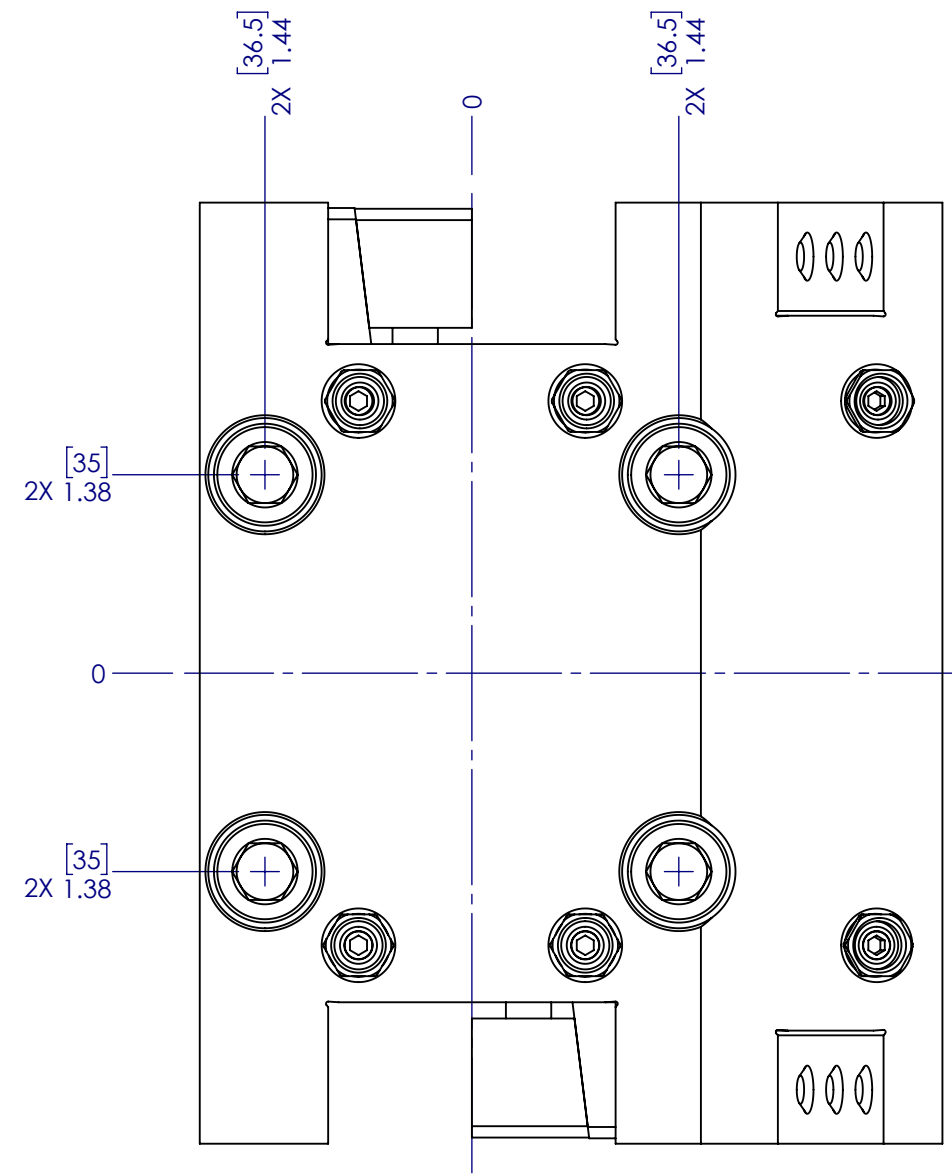

REVISION	DESCRIPTION OF CHANGE	DATE	ECO NUMBER	APPROVED BY
PRE-01	INITIAL DESIGN	11/7/2017	-	

RedLine		DRAWING NUMBER OMW-11643	
		DESCRIPTION BMT65 1.000-0.750 OD TTH HAAS	
PART NUMBER RB65OD075100HIDS		REV. PRE-01	
DRAWN BY	DATE 11/7/2017	DESIGN STATUS PRE-PRODUCTION	SCALE 3:4
PRICE DRAWING NUMBERS N/A	WEIGHT 23.74 LBS.	PROCESS STATE FINISHED ASSEMBLY	SHEET 1 of 1
		SIZE C	