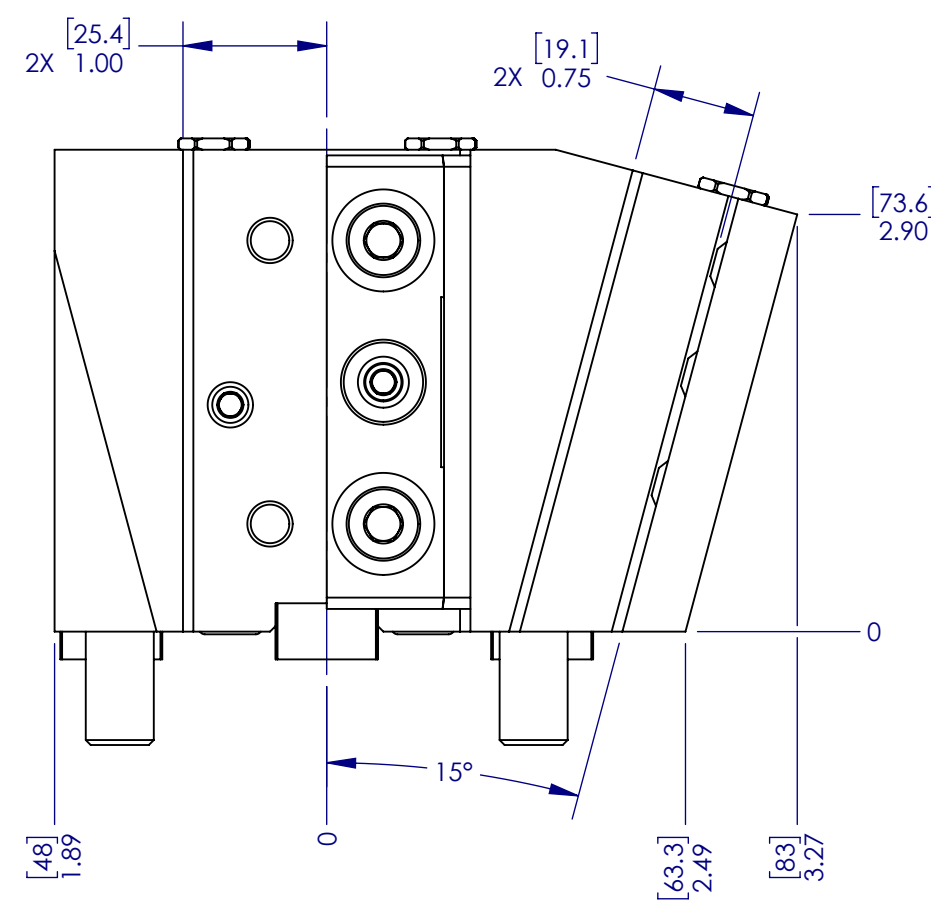

REVISION	DESCRIPTION OF CHANGE	DATE	ECO NUMBER	APPROVED BY
PRE-01	INITIAL DESIGN	11/7/2017	-	

RedLine		DRAWING NUMBER OMW-11643	
		DESCRIPTION BMT65 1.000-0.750 OD TTH HAAS	
PART NUMBER RB65OD075100HIDS		REV. PRE-01	
DRAWN BY	DATE 11/7/2017	DESIGN STATUS PRE-PRODUCTION	SCALE 3:4
PRICE DRAWING NUMBERS N/A	WEIGHT 23.74 LBS.	PROCESS STATE FINISHED ASSEMBLY	SHEET 1 of 1
		SIZE C	