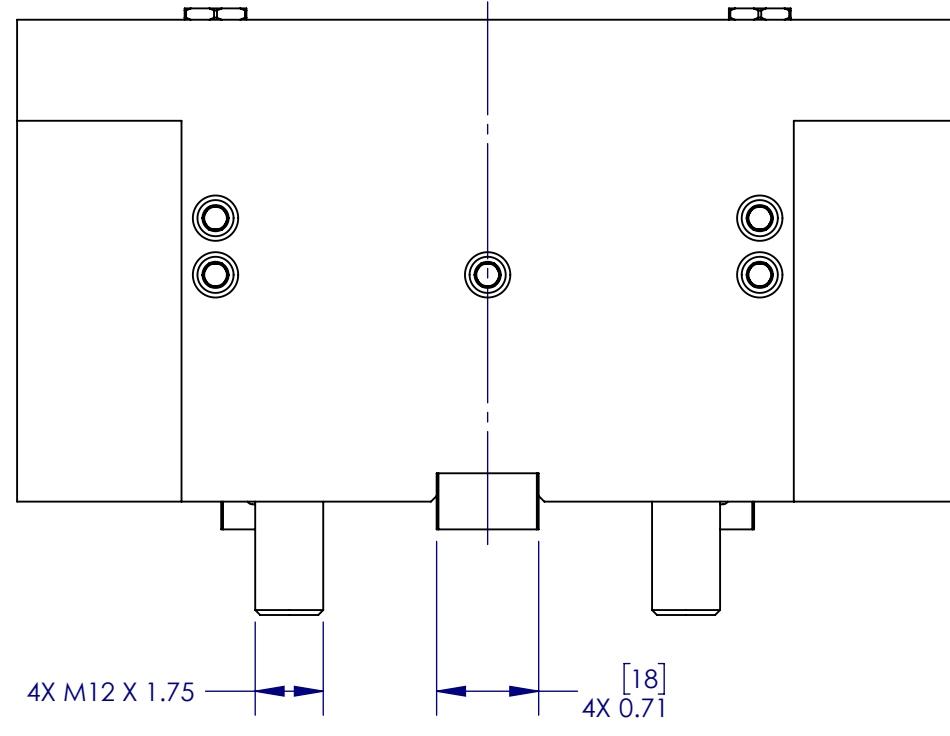

REVISION	DESCRIPTION OF CHANGE	DATE	ECO NUMBER	APPROVED BY
PRE-01	INITIAL DESIGN	11/7/2017	-	

RedLine		DRAWING NUMBER OMW-11643	
		DESCRIPTION BMT65 1.000-0.750 OD TTH HAAS	
PART NUMBER RB65OD075100HIDS		REV. PRE-01	
DRAWN BY	DATE 11/7/2017	DESIGN STATUS PRE-PRODUCTION	SCALE 3:4
PRICE DRAWING NUMBERS N/A	WEIGHT 23.74 LBS.	PROCESS STATE FINISHED ASSEMBLY	SHEET 1 of 1
		SIZE C	