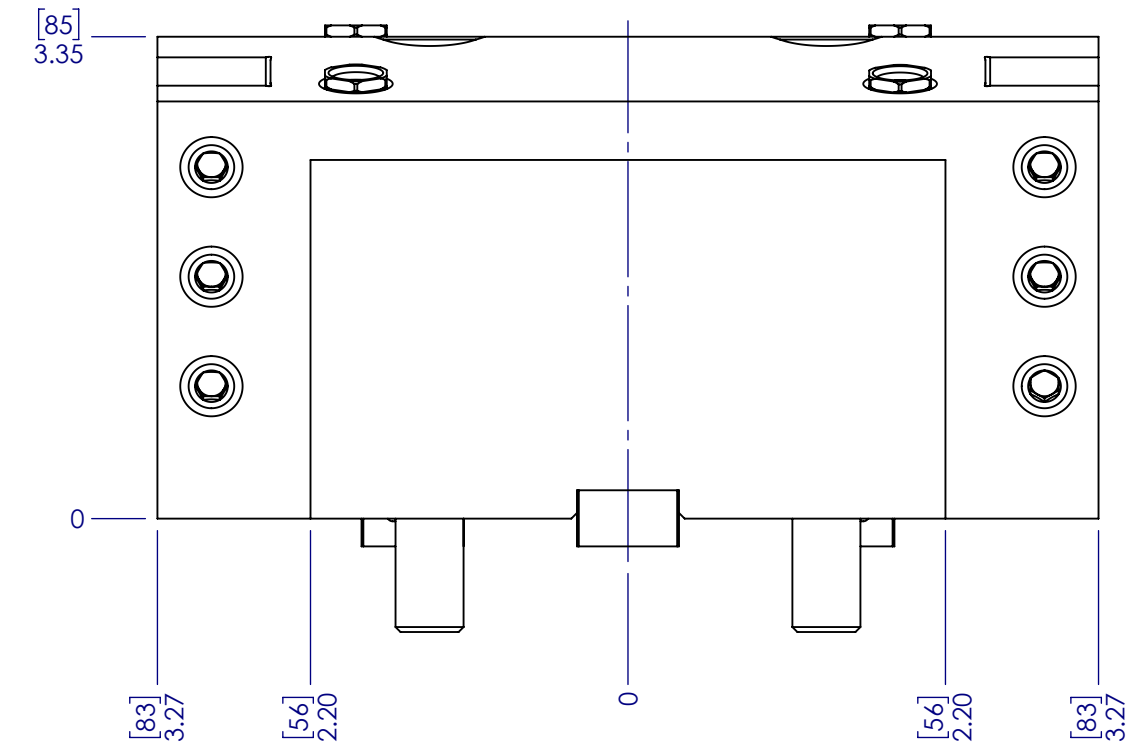

REVISION	DESCRIPTION OF CHANGE	DATE	ECO NUMBER	APPROVED BY
PRE-01	INITIAL DESIGN	11/7/2017	-	

RedLine		DRAWING NUMBER OMW-11643	
		DESCRIPTION BMT65 1.000-0.750 OD TTH HAAS	
PART NUMBER RB65OD075100HIDS		REV. PRE-01	
DRAWN BY	DATE 11/7/2017	DESIGN STATUS PRE-PRODUCTION	SCALE 3:4
PRICE DRAWING NUMBERS N/A	WEIGHT 23.74 LBS.	PROCESS STATE FINISHED ASSEMBLY	SHEET 1 of 1
		SIZE C	